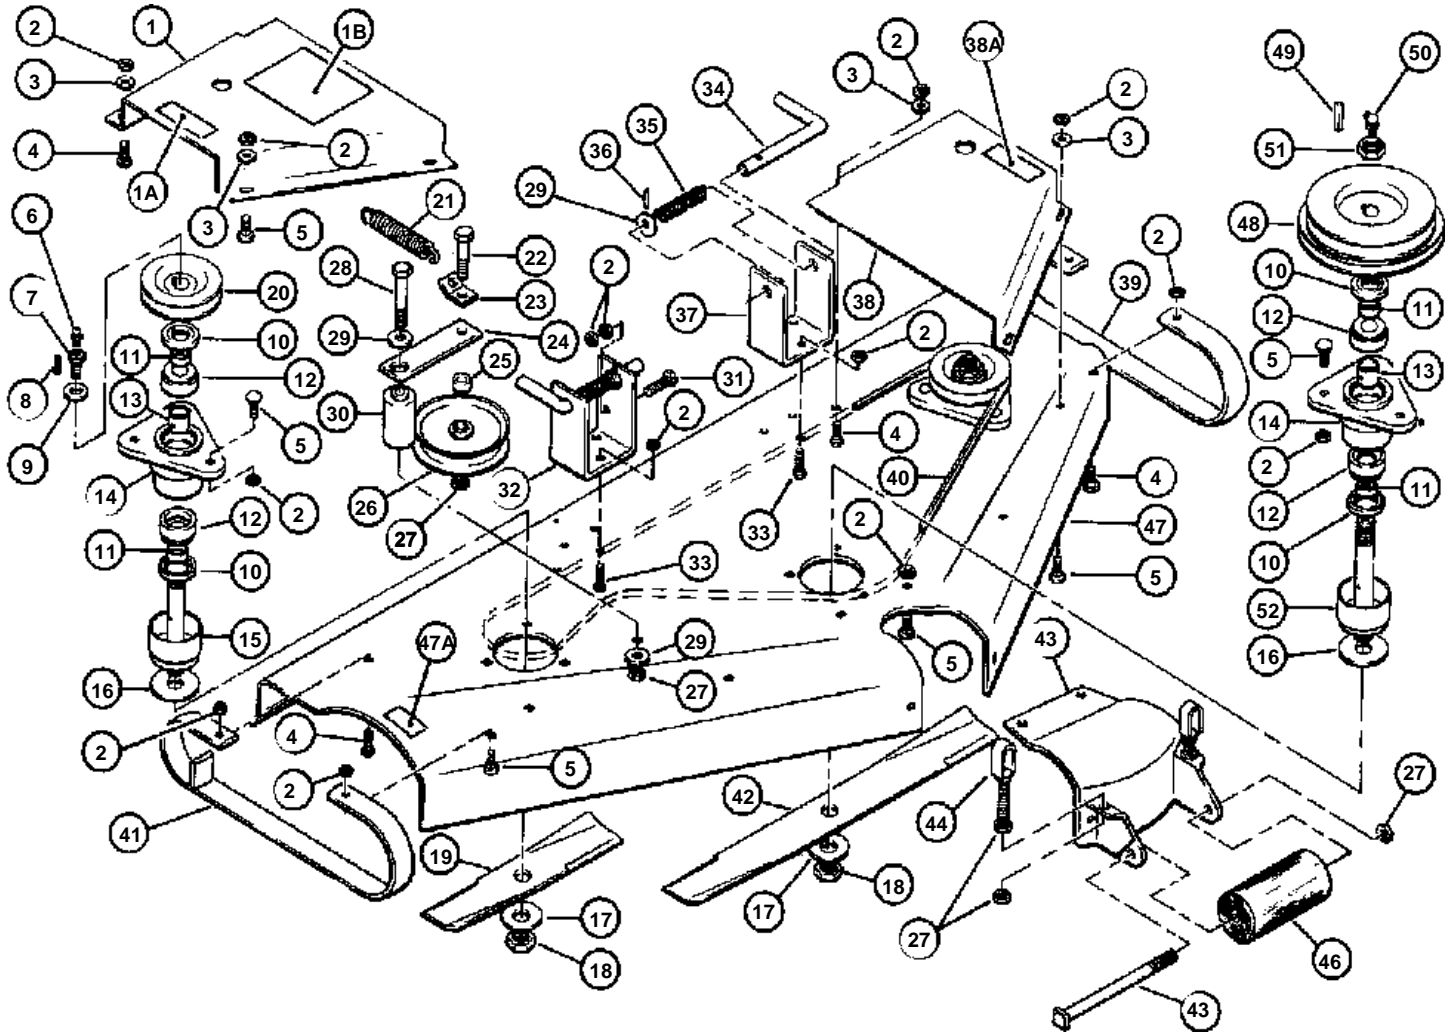

Kubota B48 Deck

Part No.		Book
01001	DECK ASSEMBLY	100Z0030
01002	MOUNTING GROUP	100Z0030

DECK ASSEMBLY

**DECK ASSEMBLY**

↔ Interchangeable; ≠ not interchangeable; ← new for old; → old for new

REF.No	Part No.	Description	Q'ty	S.No.	I/C	REMARKS	Weight (kgf)	Weight (lb)
1	70080-00268	SHIELD BELT R.H.	1				0	0
1A	70080-00260	DECAL CAUTION	1				0	0
1B	70080-00262	DECAL OPERATING	1				0	0
2	70000-74028	OBTAIN LOCALLY	33				0	0
3	70000-74028	OBTAIN LOCALLY	8				0	0
4	70000-74028	OBTAIN LOCALLY	7				0	0
5	70000-74028	OBTAIN LOCALLY	18				0	0
6	70000-74028	OBTAIN LOCALLY	1				0	0
7	70000-74028	OBTAIN LOCALLY	1				0	0
8	70000-74028	OBTAIN LOCALLY	1				0	0
9	70080-00217	WASHER SPECIAL	1				0	0
10	70080-00242	SEAL	2				0	0
11	70080-00216	SPACER SEAL	2				0	0
12	70080-00240	BEARING (INCLUDES	2				0	0
13	70080-00215	SPACER BEARING	1				0	0
14	70080-00202	HOUSING SPINDLE	1				0	0
15	70080-00213	SHAFT ASSY.	1				0	0
16	70080-00257	WASHER FIBER	1				0	0
17	70000-74028	OBTAIN LOCALLY	1				0	0
18	70000-74028	OBTAIN LOCALLY	1				0	0
19	70080-00270	BLADE OUTBOARD	2				0	0
20	70080-00273	PULLEY V	2				0	0
21	70080-00250	SPRING IDLER	1				0	0
22	70000-74028	OBTAIN LOCALLY	1				0	0
23	70080-00254	HOOK SPRING	1				0	0
24	70080-00223	ARM IDLER	1				0	0
25	70080-00236	SPACER IDLER	1				0	0
26	70080-00243	PULLEY IDLER	1				0	0
27	70000-74028	OBTAIN LOCALLY	7				0	0
28	70000-74028	OBTAIN LOCALLY	1				0	0
29	70000-74028	OBTAIN LOCALLY	3				0	0
30	70080-00224	SUPPORT IDLER	1				0	0
31	70000-74028	OBTAIN LOCALLY	1				0	0
32	70080-00255	BRACKET ONLY MTG.	1				0	0
33	70000-74028	OBTAIN LOCALLY	6				0	0
34	70080-00219	PIN DISCONNECT	2				0	0
35	70080-00251	SPRING	2				0	0
36	70000-74028	OBTAIN LOCALLY	2				0	0
37	70080-00231	BRACKET MTG. L.H.	1				0	0
38	70080-00269	SHIELD BELT L.H.	1				0	0
38A	70080-00260	DECAL CAUTION	1				0	0
39	70080-00238	SKID L.H.	1				0	0
40	70080-00272	BELT V DRIVEN	1				0	0
41	70080-00237	SKID R.H.	1				0	0
42	70080-00235	BLADE CENTER	1				0	0
43	70080-00209	HOUSING DECK NOSE	1				0	0
44	70080-00218	HANGER ADJ	2				0	0
45	70080-00239	BOLT 1/2 -13X 8	1				0	0
46	70080-00222	ROLLER ANTI-SCALP	1				0	0
47	70080-00263	DECK ONLY 1	1				0	0
47A	70080-00259	DECAL CAUTION	1				0	0
48	70080-00233	PULLEY V CENTER	1				0	0
49	70000-74028	OBTAIN LOCALLY	1				0	0
50	70000-74028	OBTAIN LOCALLY	1				0	0
51	70000-74028	OBTAIN LOCALLY	1				0	0
52	70080-00214	SHAFT ASSEMBLY	1				0	0
53	70080-00256	SPINDLE ASSEMBLY	2				0	0
54	70080-00261	SPINDLE ASSY CENTER	1				0	0