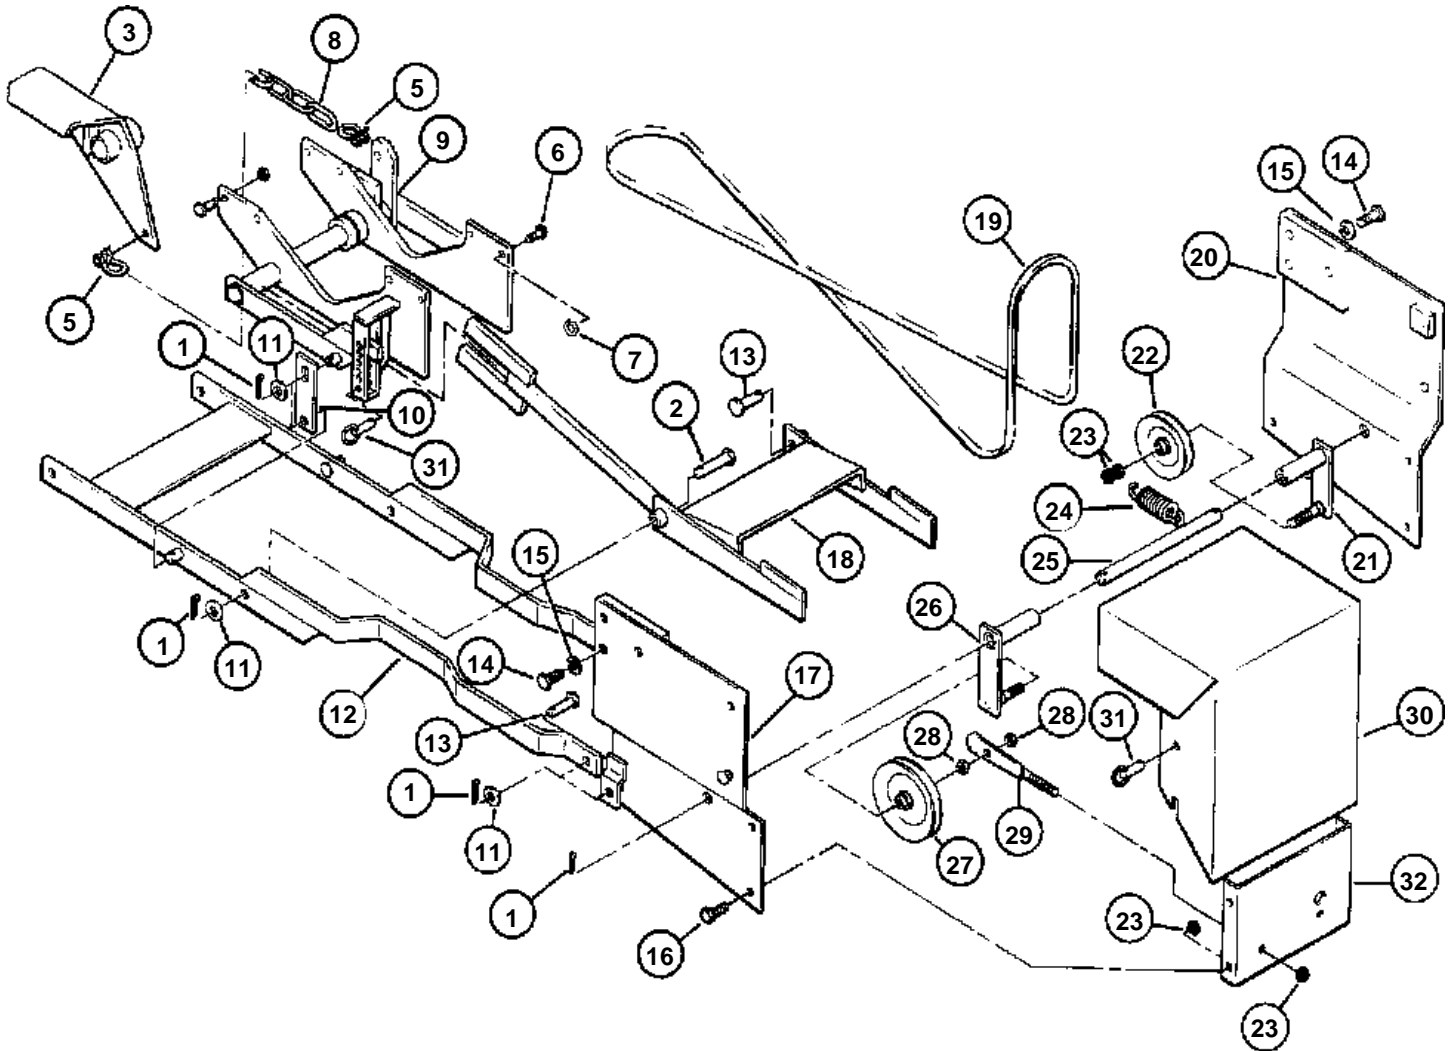

MOUNTING GROUP

MOUNTING GROUP

↔ Interchangeable; ≠ not interchangeable; ← new for old; → old for new

REF.No	Part No.	Description	Q'ty	S.No.	I/C	REMARKS	Weight (kgf)	Weight (lb)
1	70000-74028	OBTAIN LOCALLY	10				0	0
2	70080-00227	CLEVIS PIN 1/2 X 2	1				0	0
3	70080-00287	LIFT PULL	1				0	0
5	70080-00253	SHACKLE LIFT CHAIN	2				0	0
6	70080-00280	BOLT M10 X 30	8				0	0
7	70080-00282	LOCKWASHER #10 REG	8				0	0
8	70080-00274	CHAIN LIFT	1				0	0
9	70080-00265	LIFT ASSEMBLY	1				0	0
10	70080-00221	LINK LEVELING	2				0	0
11	70000-74028	OBTAIN LOCALLY	7				0	0
12	70080-00295	RAIL DECK HANGER	1				0	0
13	70080-00226	PIN CLEVIS	3				0	0
14	70080-00300	BOLT M12 X 35	6				0	0
15	70080-00301	LOCKWASHER M12	6				0	0
16	70000-74028	OBTAIN LOCALLY	4				0	0
17	70080-00267	PLATE MOUNTING	1				0	0
18	70080-00264	ARM LIFT STABILIZER	1				0	0
19	70080-00271	MAIN DRIVE BELT	1				0	0
20	70080-00266	PLATE MOUNTING	1				0	0
21	70080-00208	BRACKET LH IDLER	1				0	0
22	70080-00244	PULLEY LH IDLER	1				0	0
23	70000-74028	OBTAIN LOCALLY	7				0	0
24	70080-00249	SPRING FRONT IDLER	1				0	0
25	70080-00220	SHAFT PIVOT FRONT	1				0.02	0.044
26	70080-00207	BRACKET RH IDLER	1				0	0
27	70080-00245	PULLEY RH IDLER	1				0	0
28	70000-74028	OBTAIN LOCALLY	2				0	0
29	70080-00210	BRACKET ADJUSTING	1				0	0
30	70080-00230	SHIELD FRONT PTO	1				0	0
30A	70080-00260	CAUTION SHIELD DECAL	1				0	0
31	70080-00225	PIN COTTERLESS	3				0.02	0.044
32	70080-00232	PLATE BELT ADJUST	1				0	0